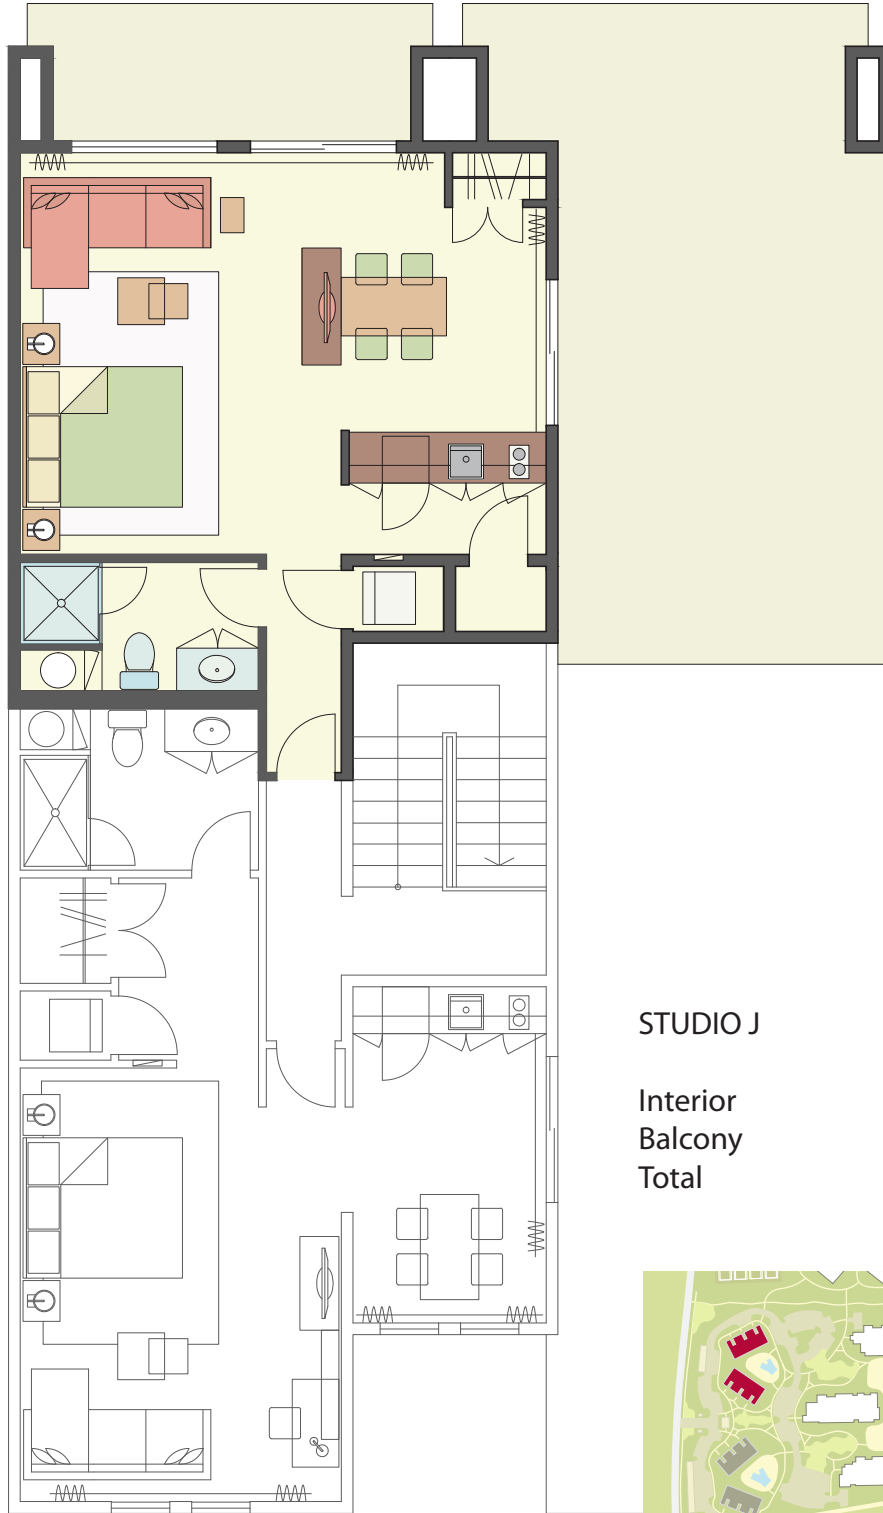

RESIDENCE STYLE "J"

THE RESIDENCES
Next to the Marriott Resort

STUDIO J

Interior
Balcony
Total

Sq. ft
506
558
1064