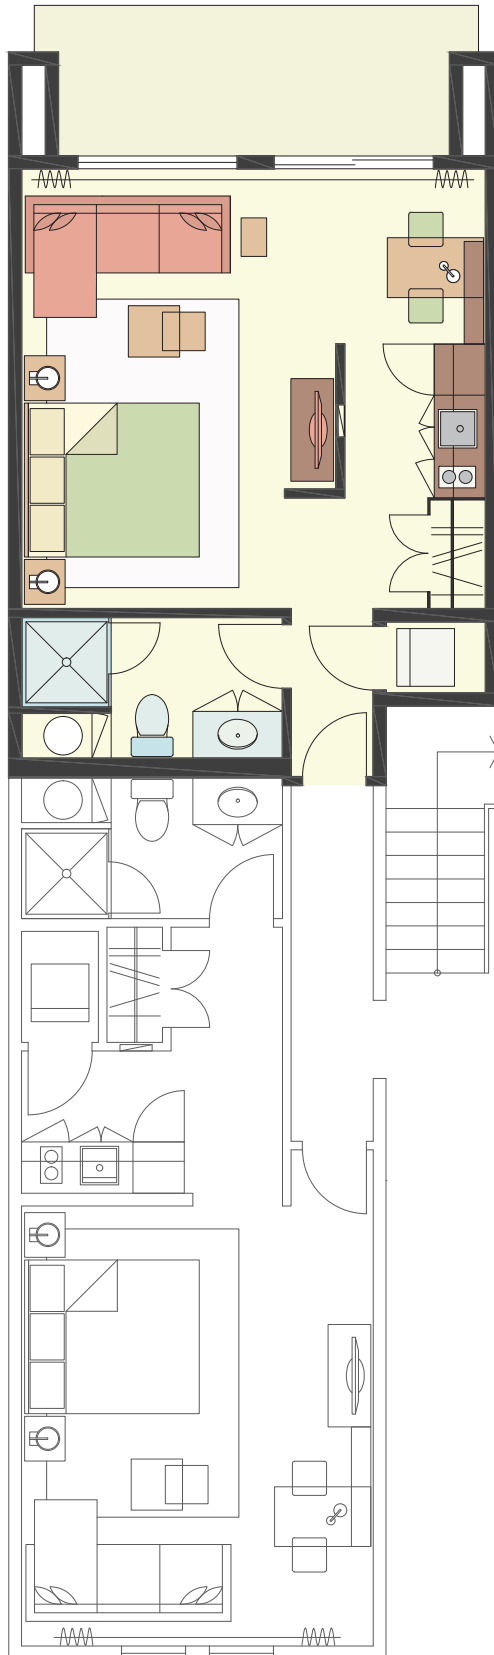

# RESIDENCE STYLE "H"

**THE RESIDENCES**  
*Next to the Marriott Resort*

## STUDIO H

	Sq. ft
Interior	408
Balcony	92
<b>Total</b>	<b>500</b>