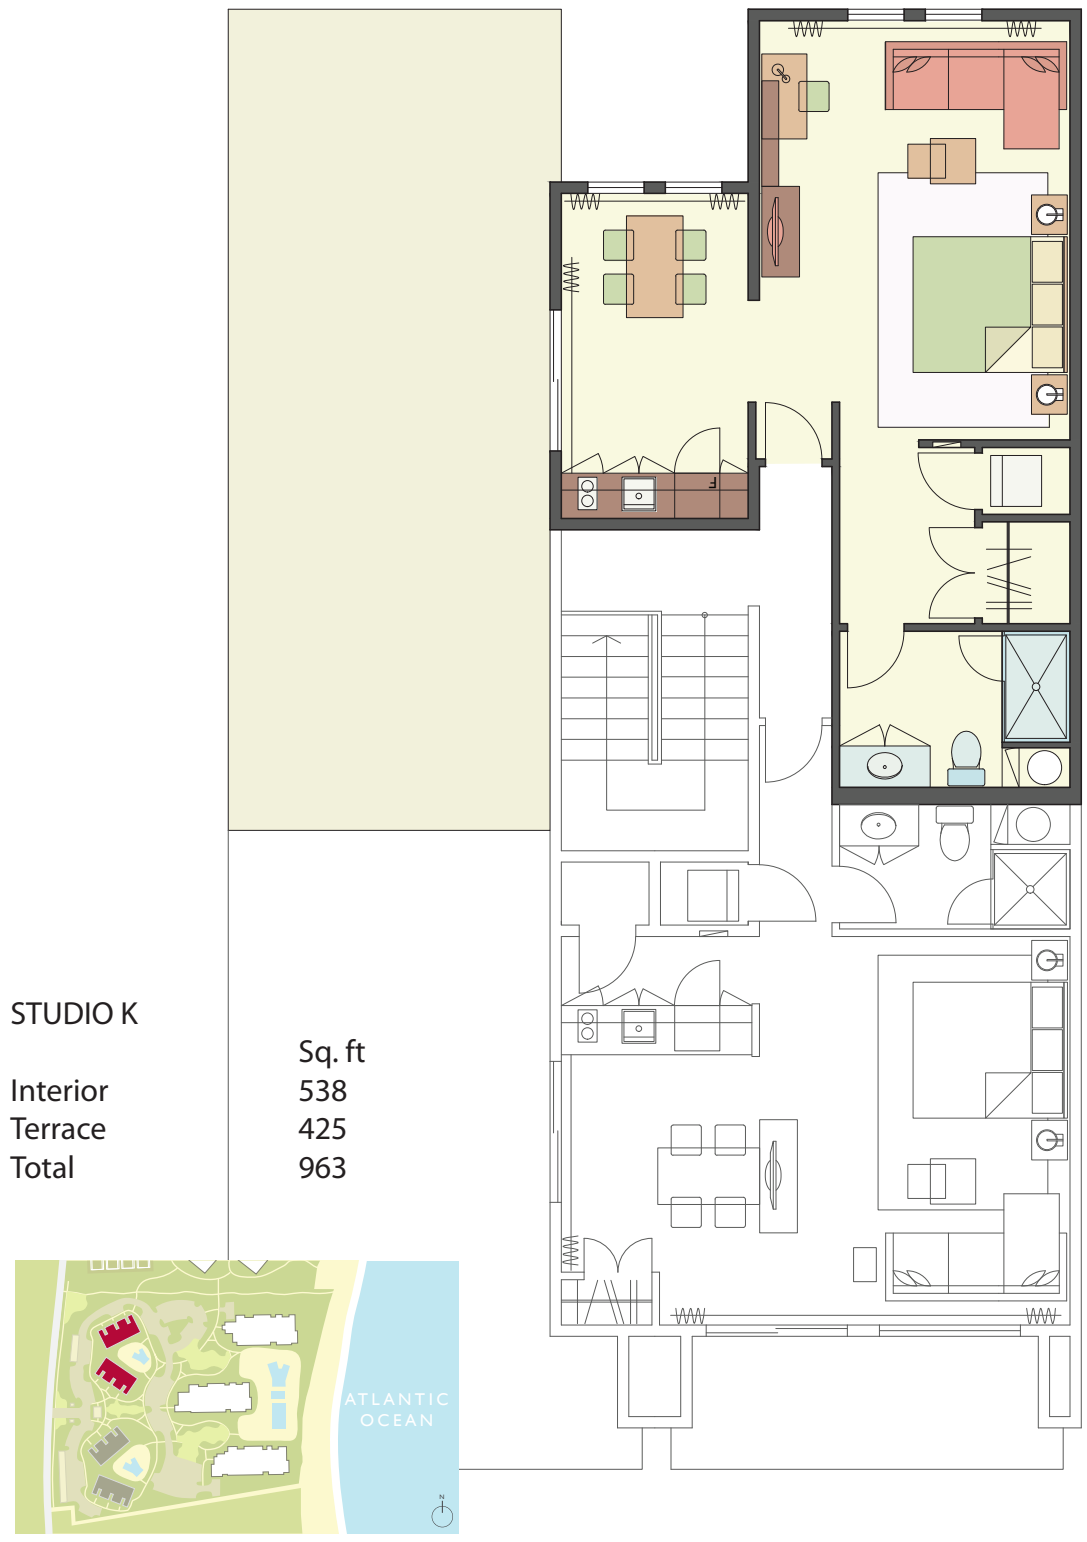

RESIDENCE STYLE "K"

STUDIO K

Interior
Terrace
Total

Sq. ft
538
425
963

ATLANTIC OCEAN