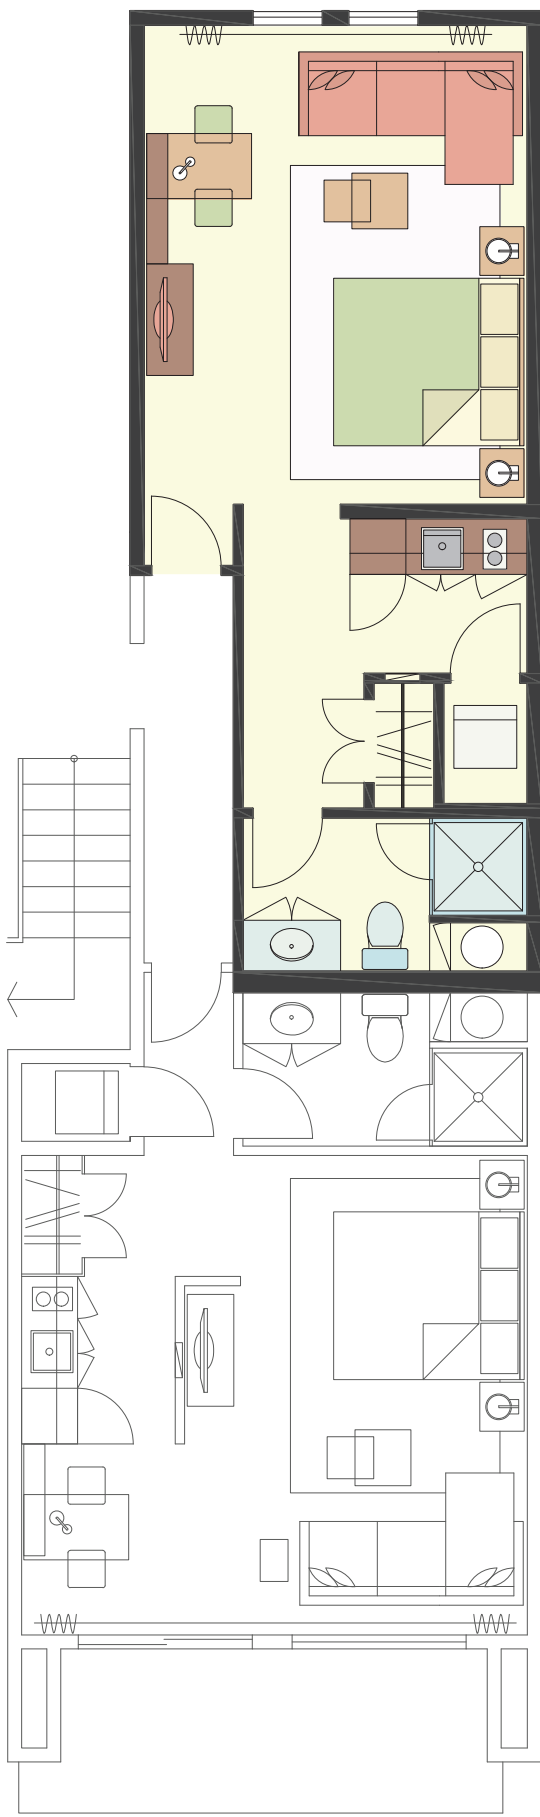

# RESIDENCE STYLE "I"

STUDIO I

Total

Sq. ft  
414