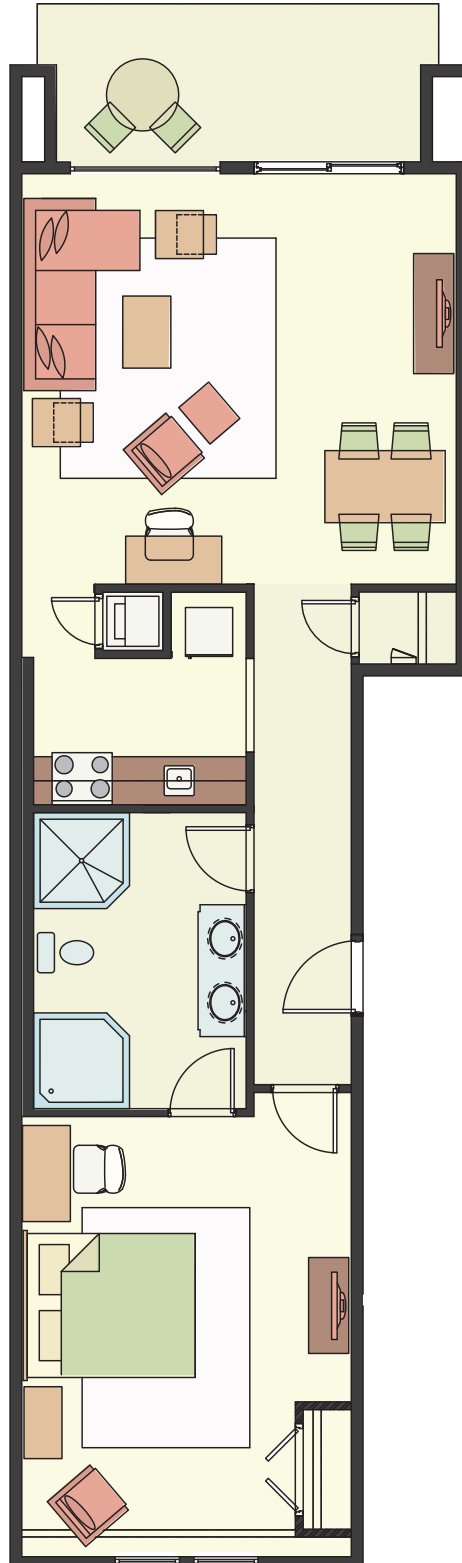

# RESIDENCE STYLE "C"

## ONE BEDROOM C

	Sq. ft
Interior	900
Balcony	90
Total	990