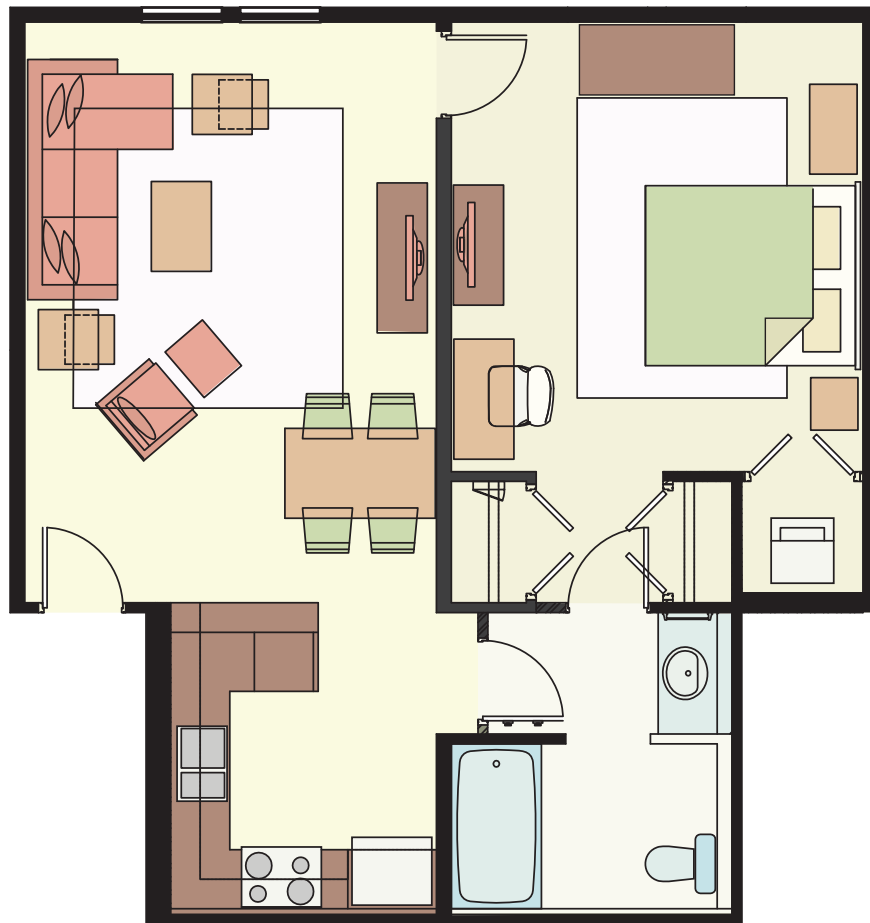

# RESIDENCE STYLE "B"

THE RESIDENCES  
*Next to the Marriott Resort*

ONE-BEDROOM B

Total

Sq. ft  
742