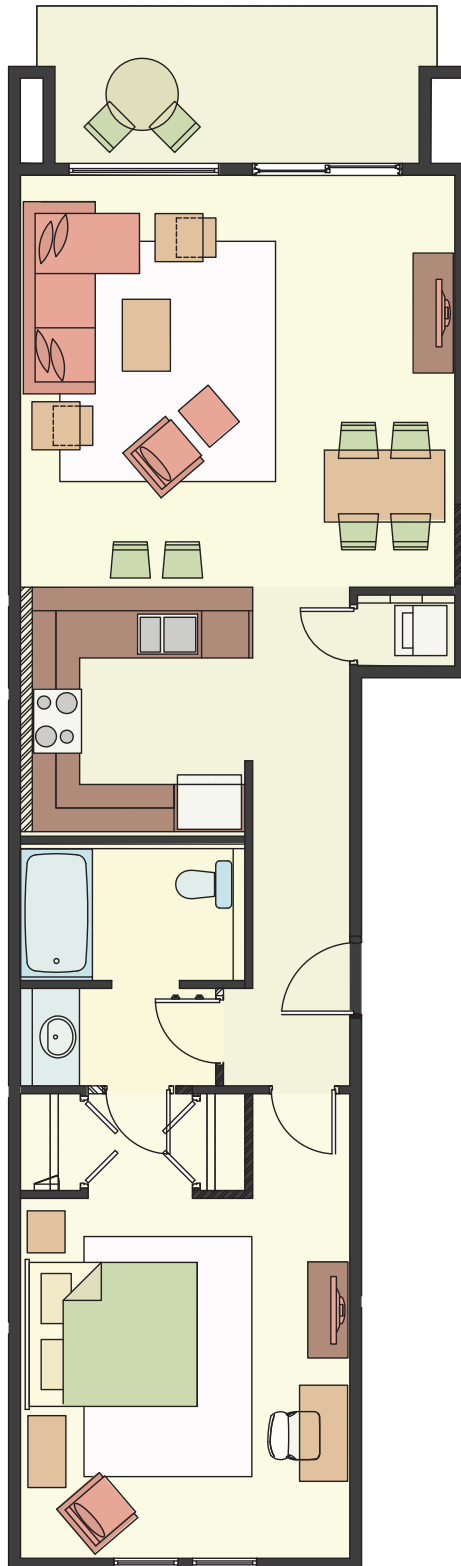

# RESIDENCE STYLE "A"

## ONE-BEDROOM A

	Sq. ft
Interior	900
Balcony	90
Total	990