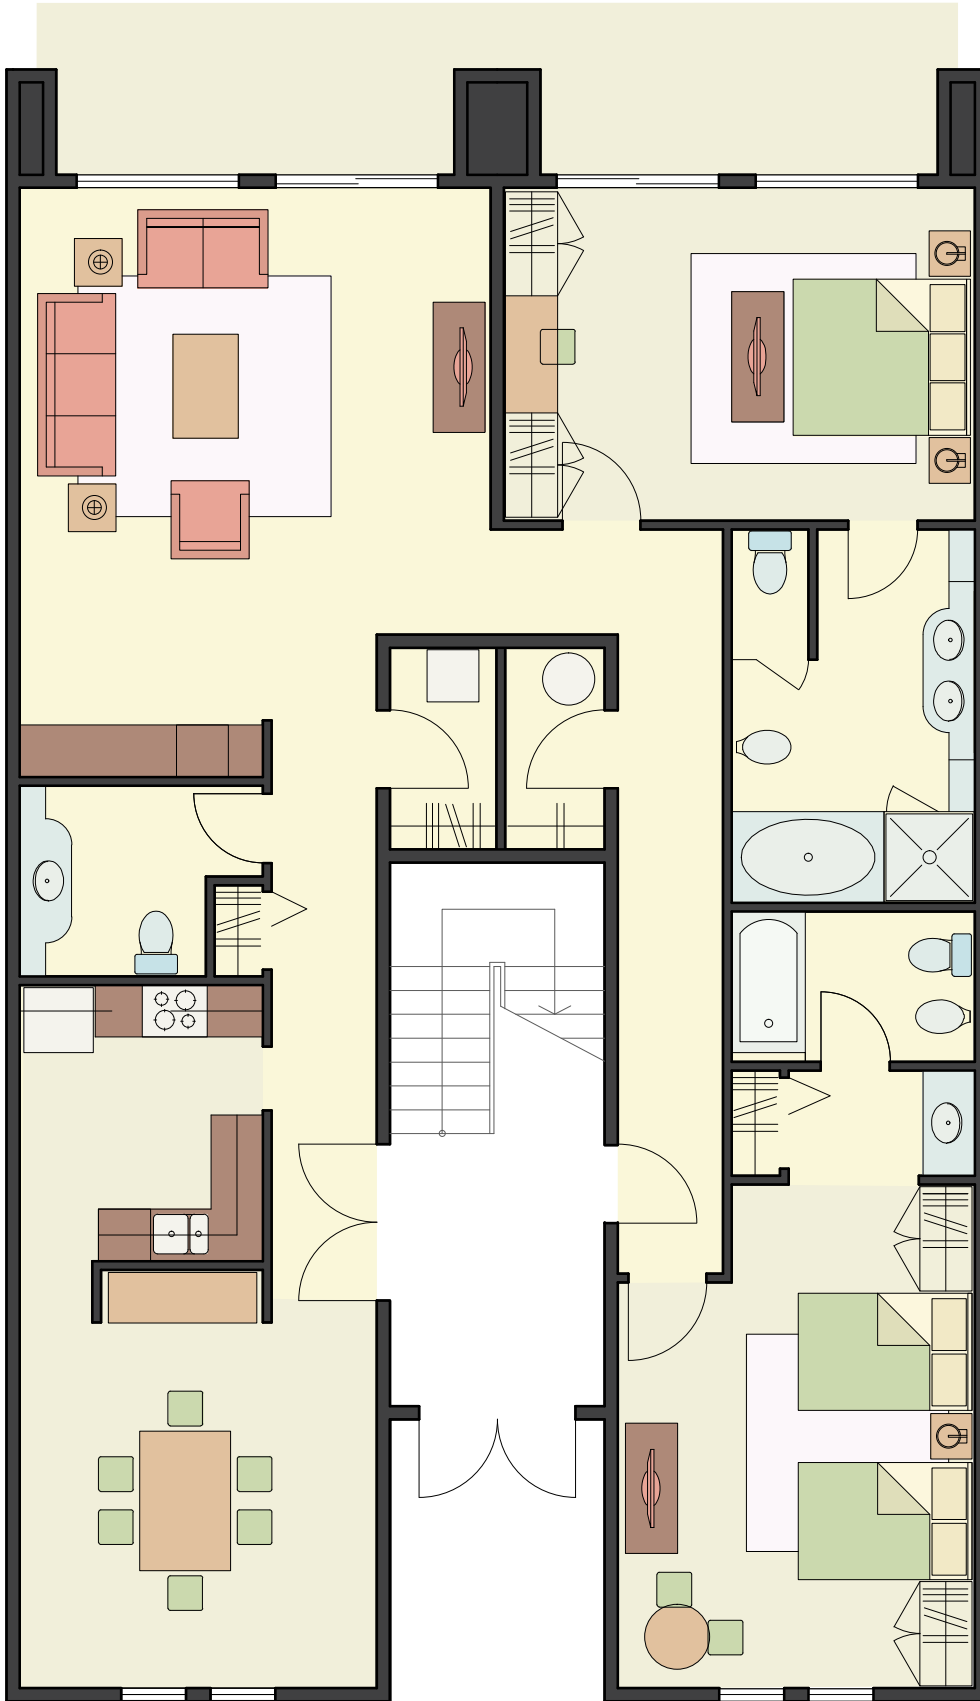

VILLA STYLE "B"

TWO BEDROOM B

	Sq. ft
Interior	1820
Balcony	180
Total	2000