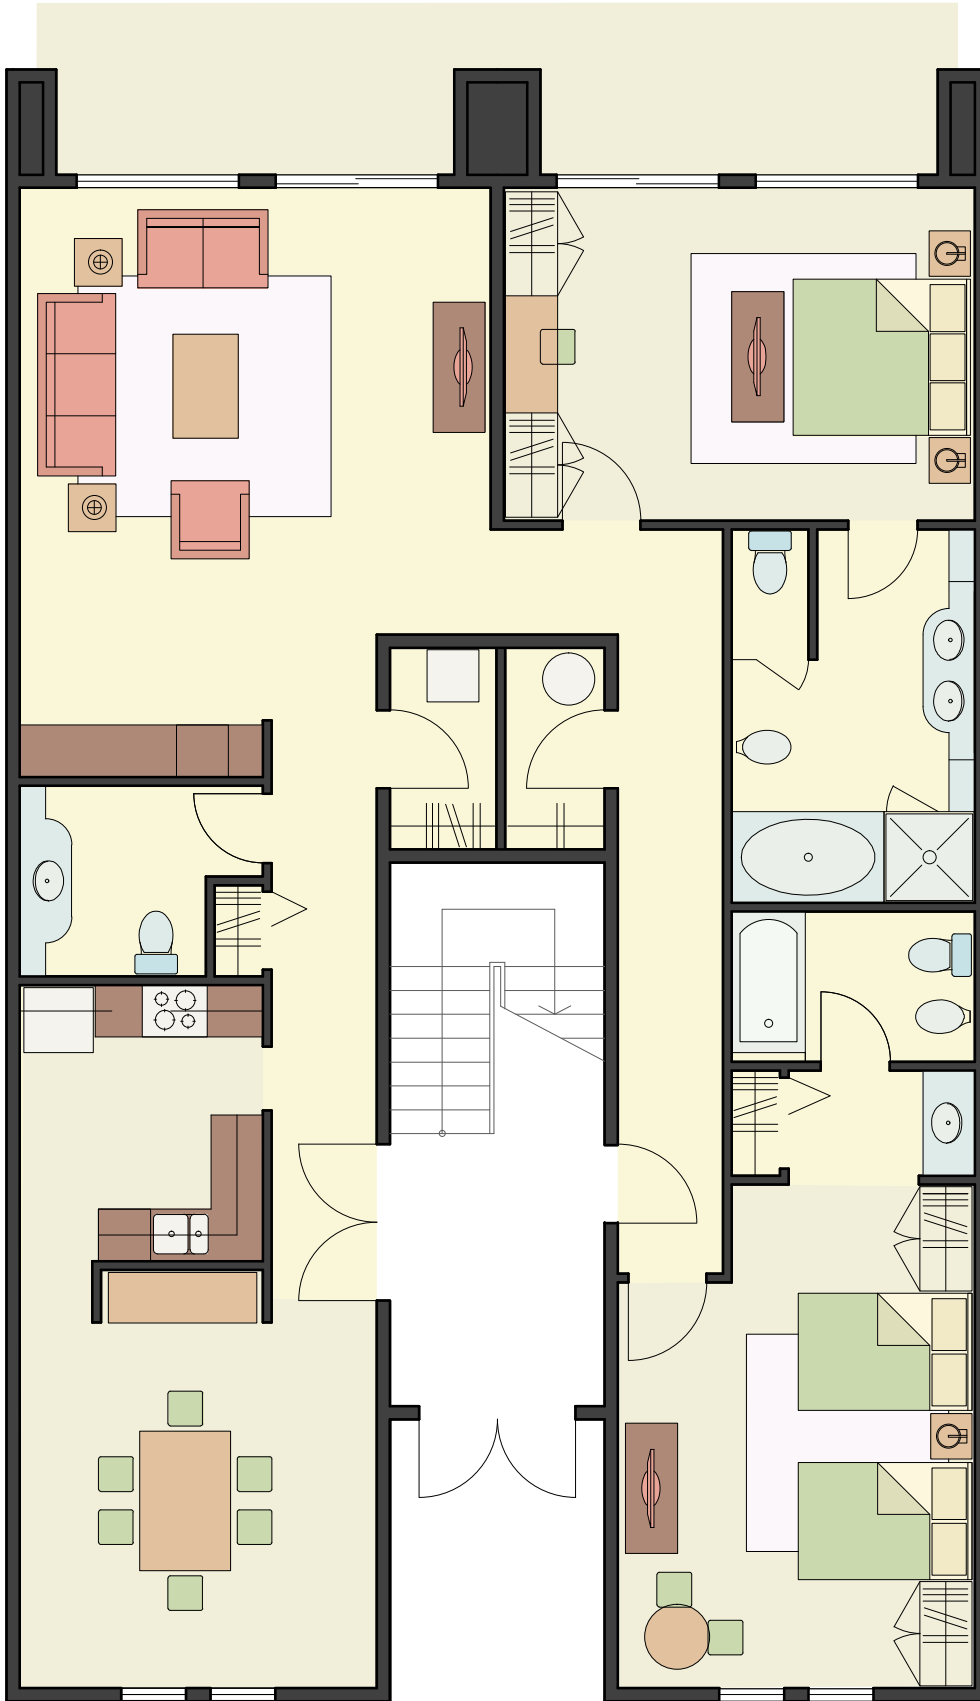

VILLA STYLE "B"

ONE BEDROOM B

	Sq. ft
Interior	1820
Balcony	180
Total	2000