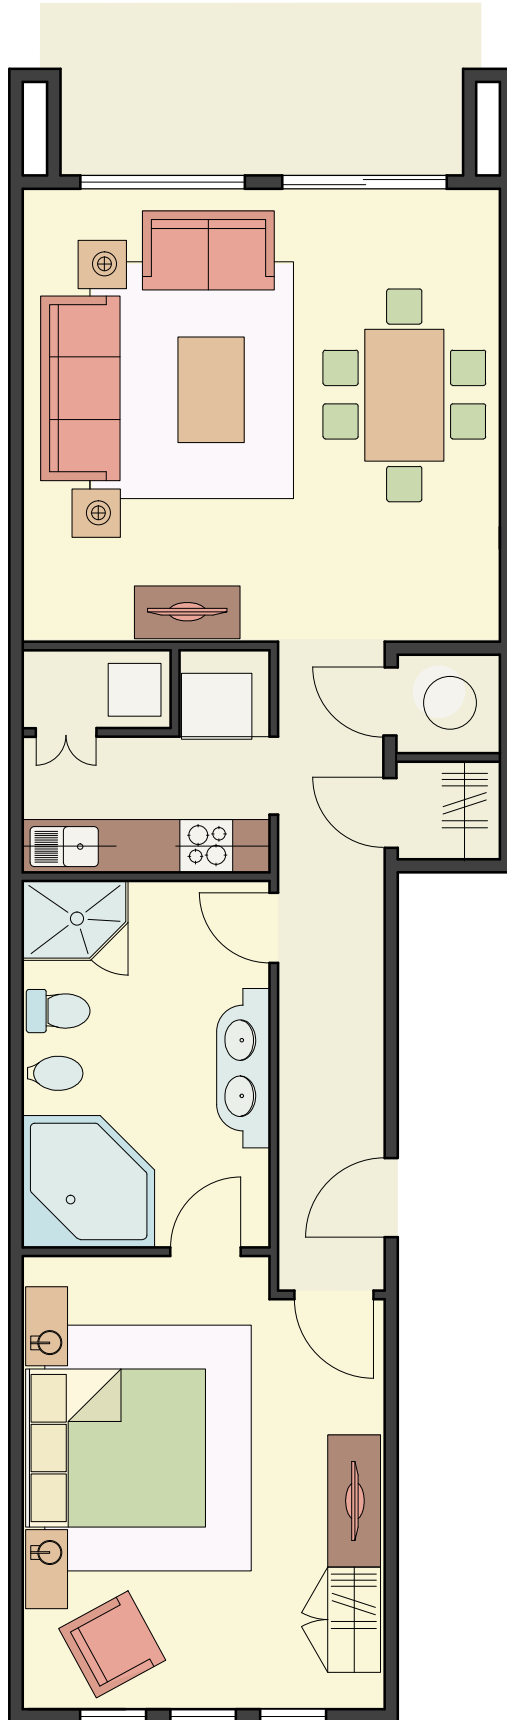

VILLA STYLE "A"

ONE BEDROOM A

	Sq. ft
Interior	910
Balcony	90
Total	1000