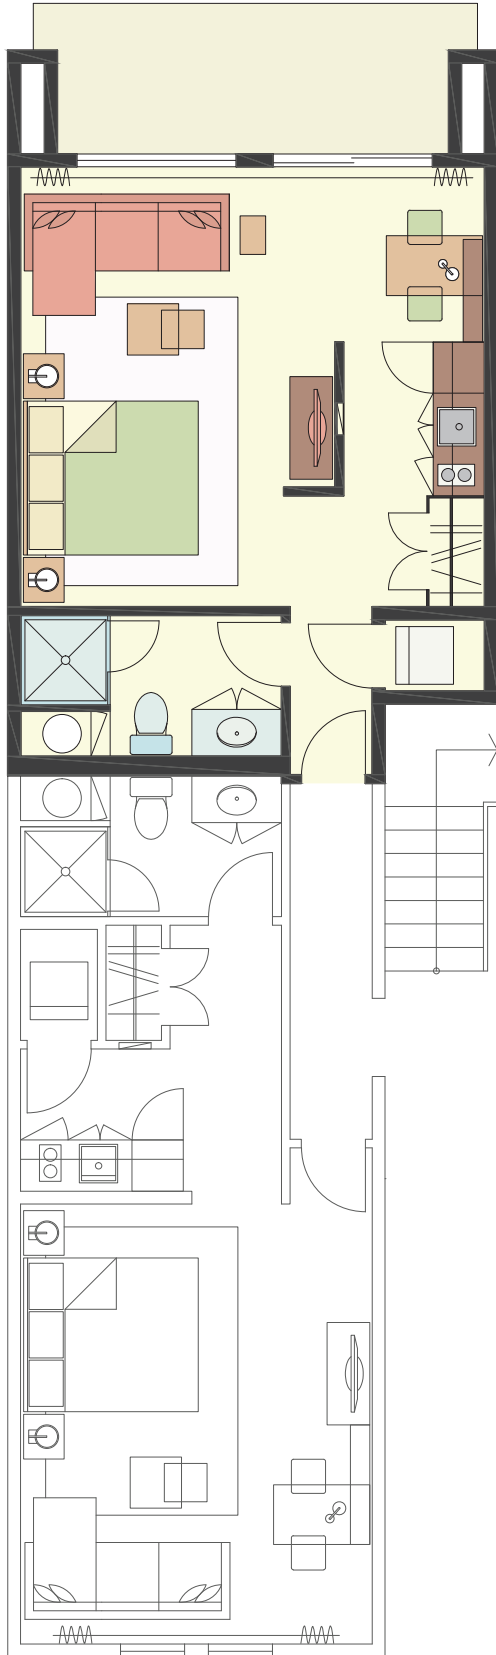

RESIDENCE STYLE "H"

STUDIO H

| | |
|--------------|------------|
| | Sq. ft |
| Interior | 408 |
| Balcony | 92 |
| Total | 500 |