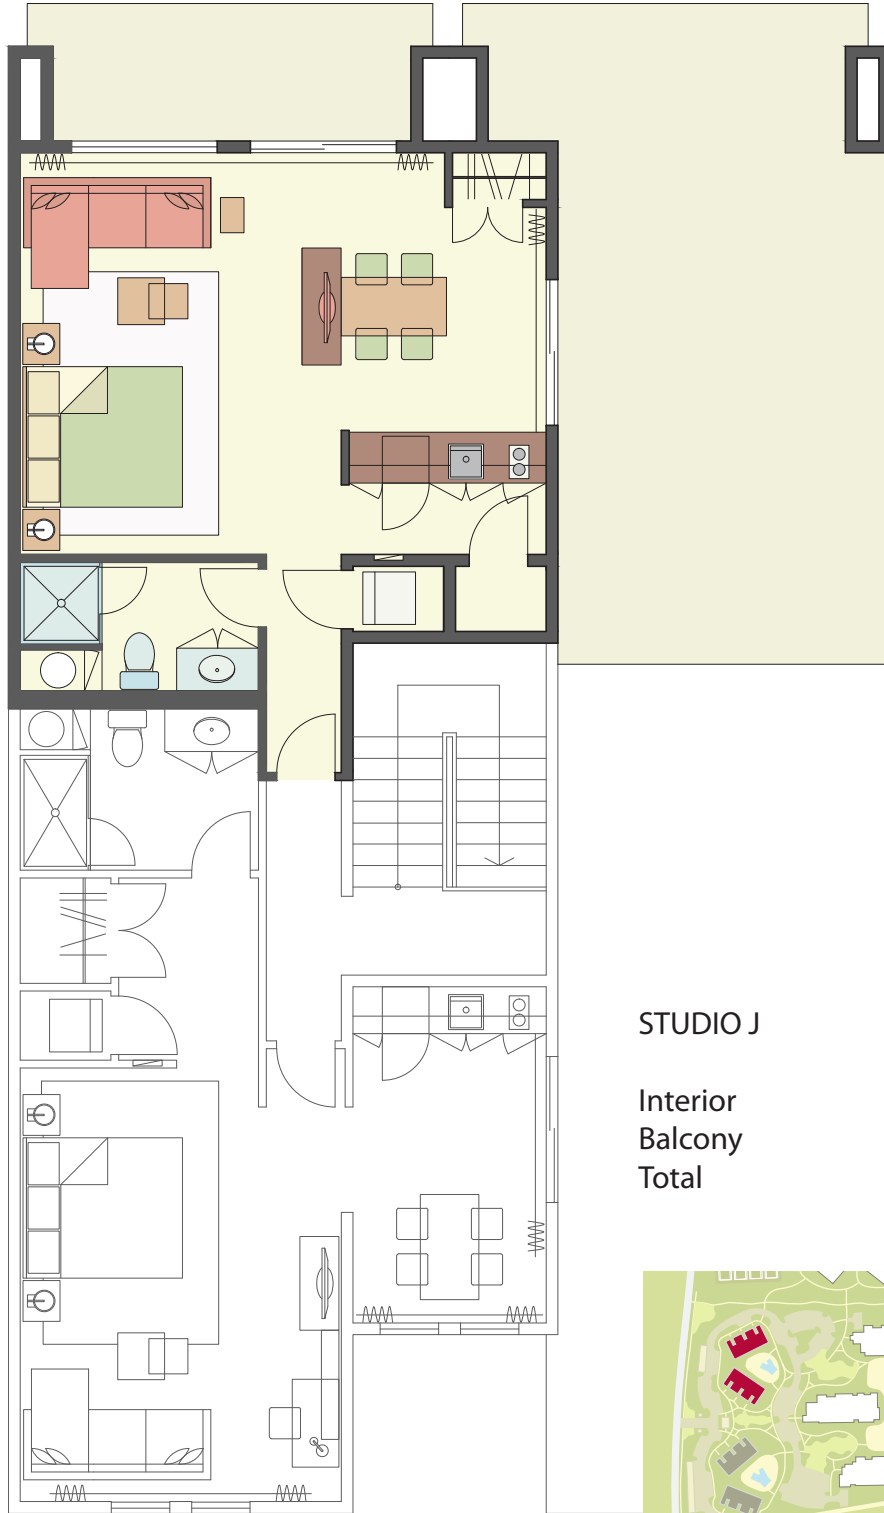

RESIDENCE STYLE "J"

STUDIO J

Interior
Balcony
Total

Sq. ft
506
558
1064