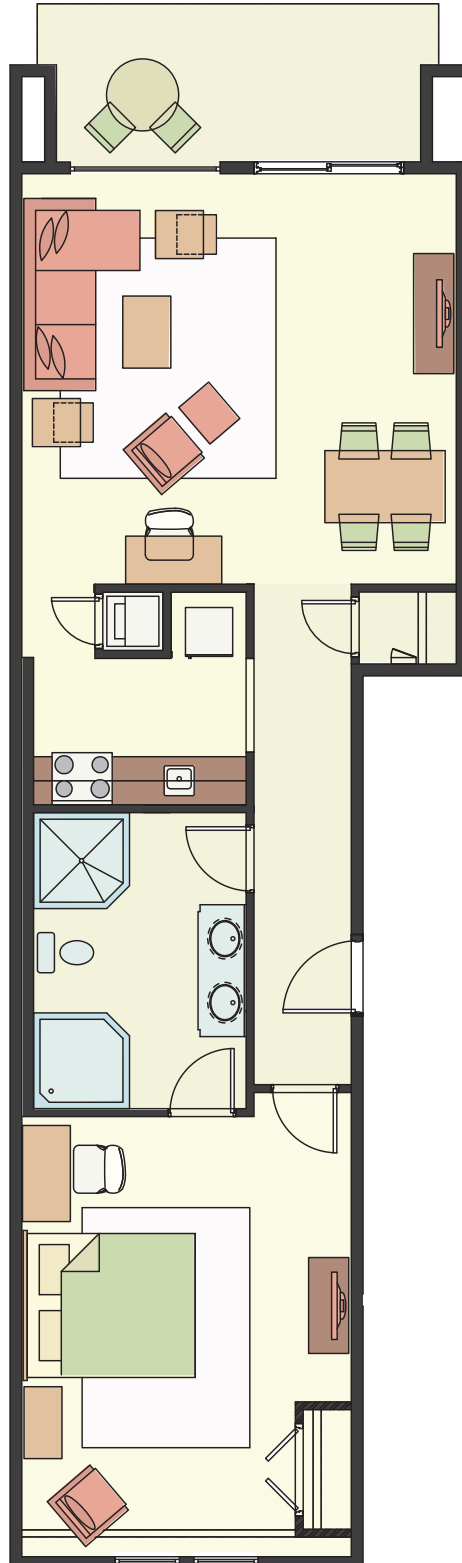

RESIDENCE STYLE "C"

ONE BEDROOM C

	Sq. ft
Interior	900
Balcony	90
Total	990