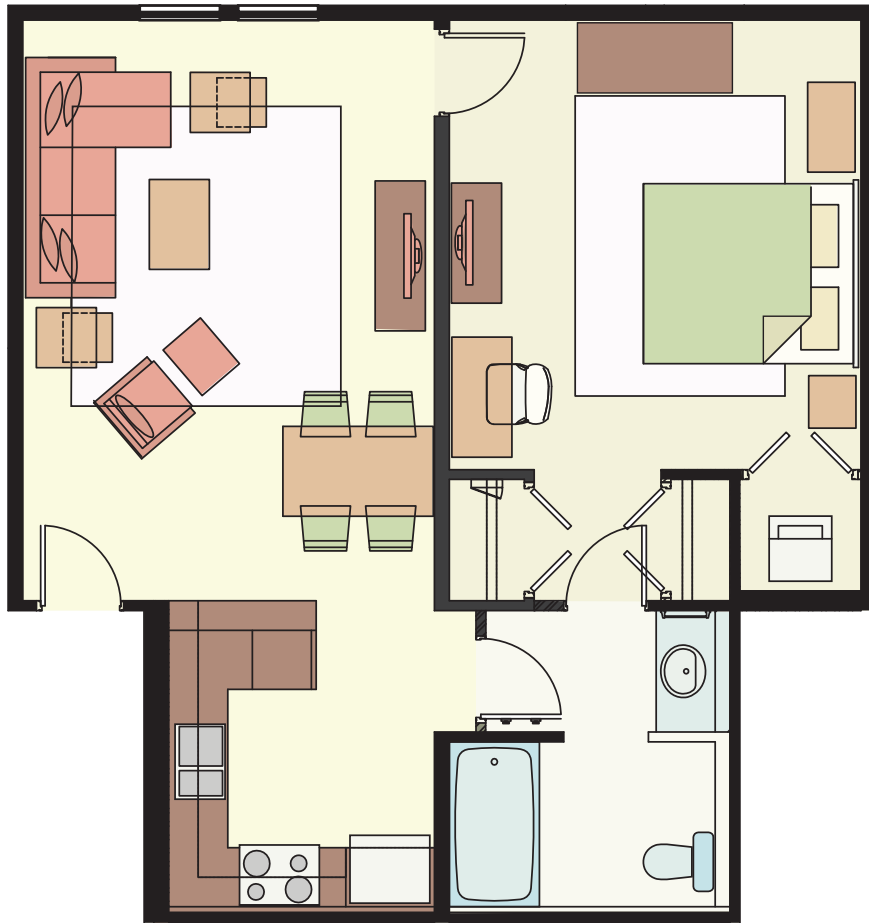

# RESIDENCE STYLE "B"

ONE-BEDROOM B

Total

Sq. ft  
742