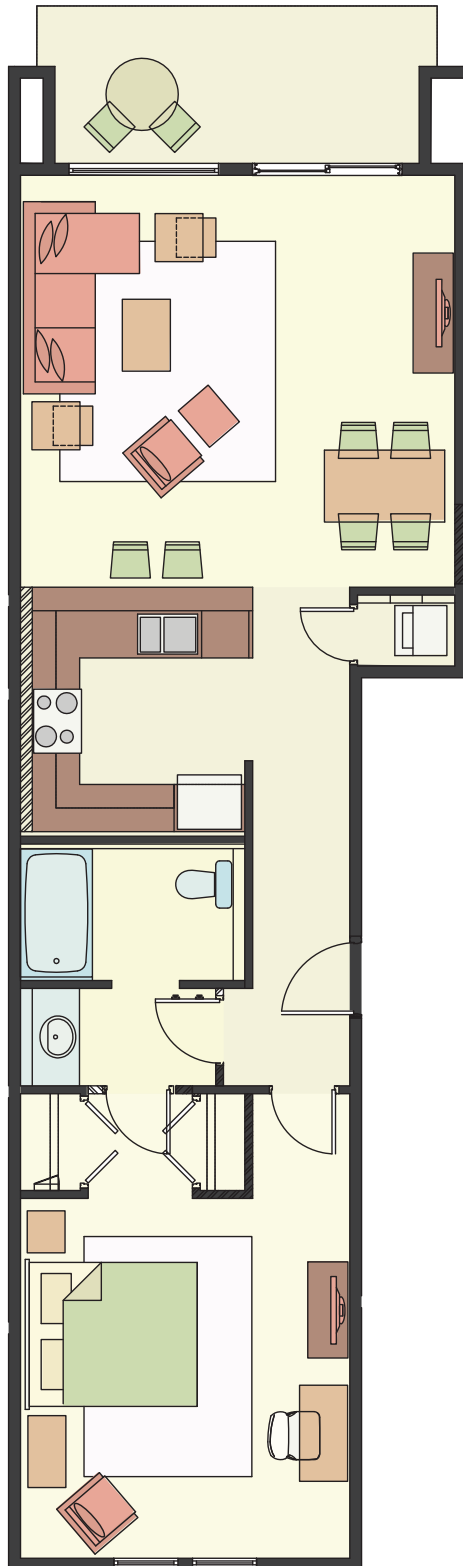

RESIDENCE STYLE "A"

ONE-BEDROOM A

	Sq. ft
Interior	900
Balcony	90
Total	990